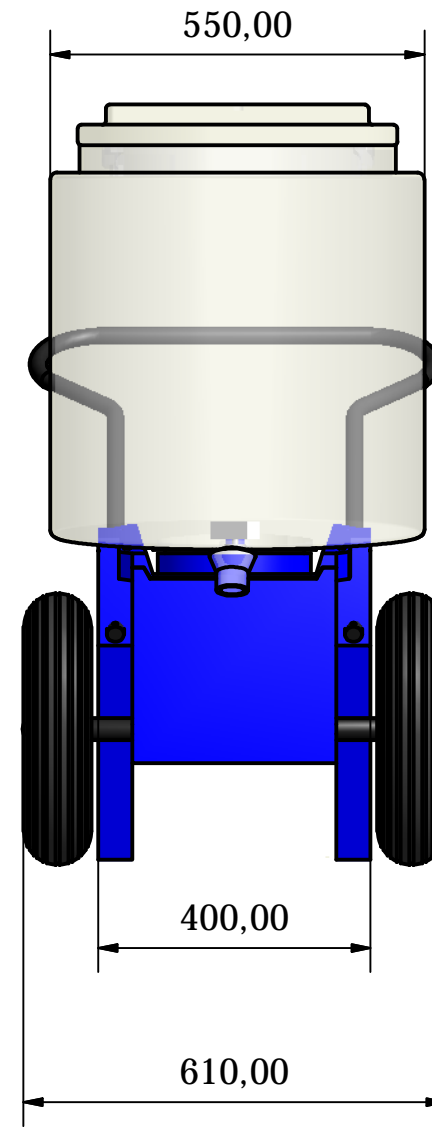

DO NOT SCALE UNLESS STATED - IF IN DOUBT ASK

Material	
Qty Req'd	

REV	ZONE	DESCRIPTION	DATE

Kingfisher Direct Ltd
 Randall Park Way
 Hallcroft
 Retford
 Nottinghamshire
 DN22 7WF
 Main office number: 01777 858009
 E-Mail: info@kingfisherdirect.co.uk