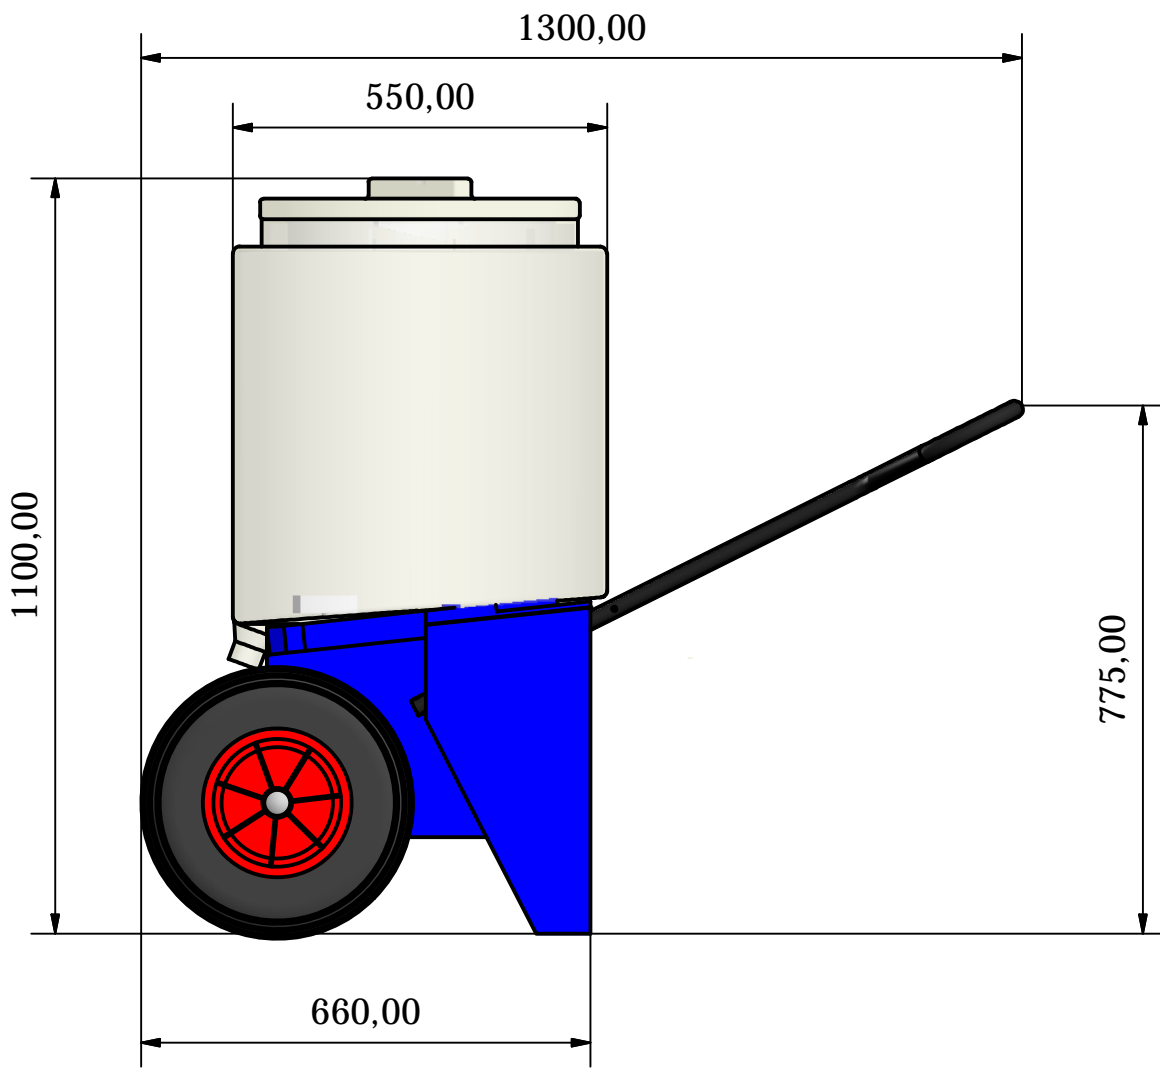

DO NOT SCALE UNLESS STATED - IF IN DOUBT ASK

Material	
Qty Req'd	

REV	ZONE	DESCRIPTION	DATE

Kingfisher Direct Ltd
 Randall Park Way
 Hallcroft
 Retford
 Nottinghamshire
 DN22 7WF
 Main office number: 01777 858009
 E-Mail: info@kingfisherdirect.co.uk