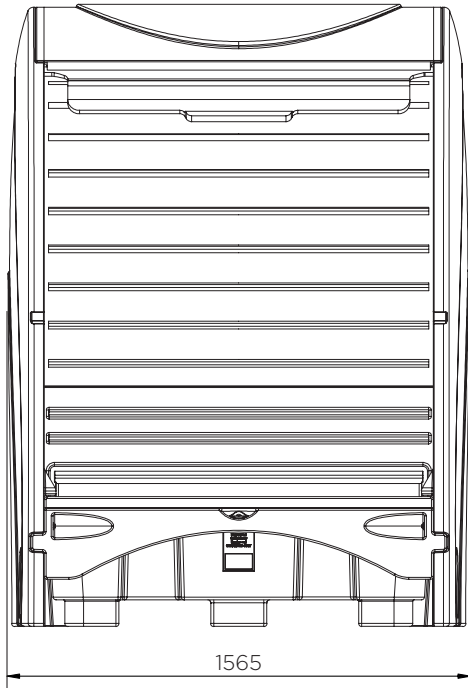

Drum Spill Pallet Hardcover

Technical Data

SJC2-YE-BK-B-A

Pieces per pallet	1
20' container	6
40' high cube container	14
13.6 m trailer	16

The information is to our best knowledge true and accurate but all recommendations or suggestions are made without guarantee.