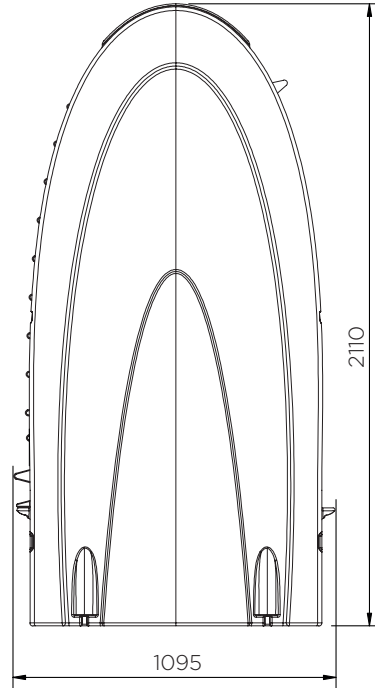

# Drum Spill Pallet Hardcover

Technical Data

	Colour options	H x W x D (mm)	Weight (kg)	Capacity (l)	Max. load (kg)	Spill Pallet
SJC2-YE-BK-B-A		2110 x 1565 x 1095	101.5	250	650	SJ-100-001

# Drum Spill Pallet Hardcover

Technical Data