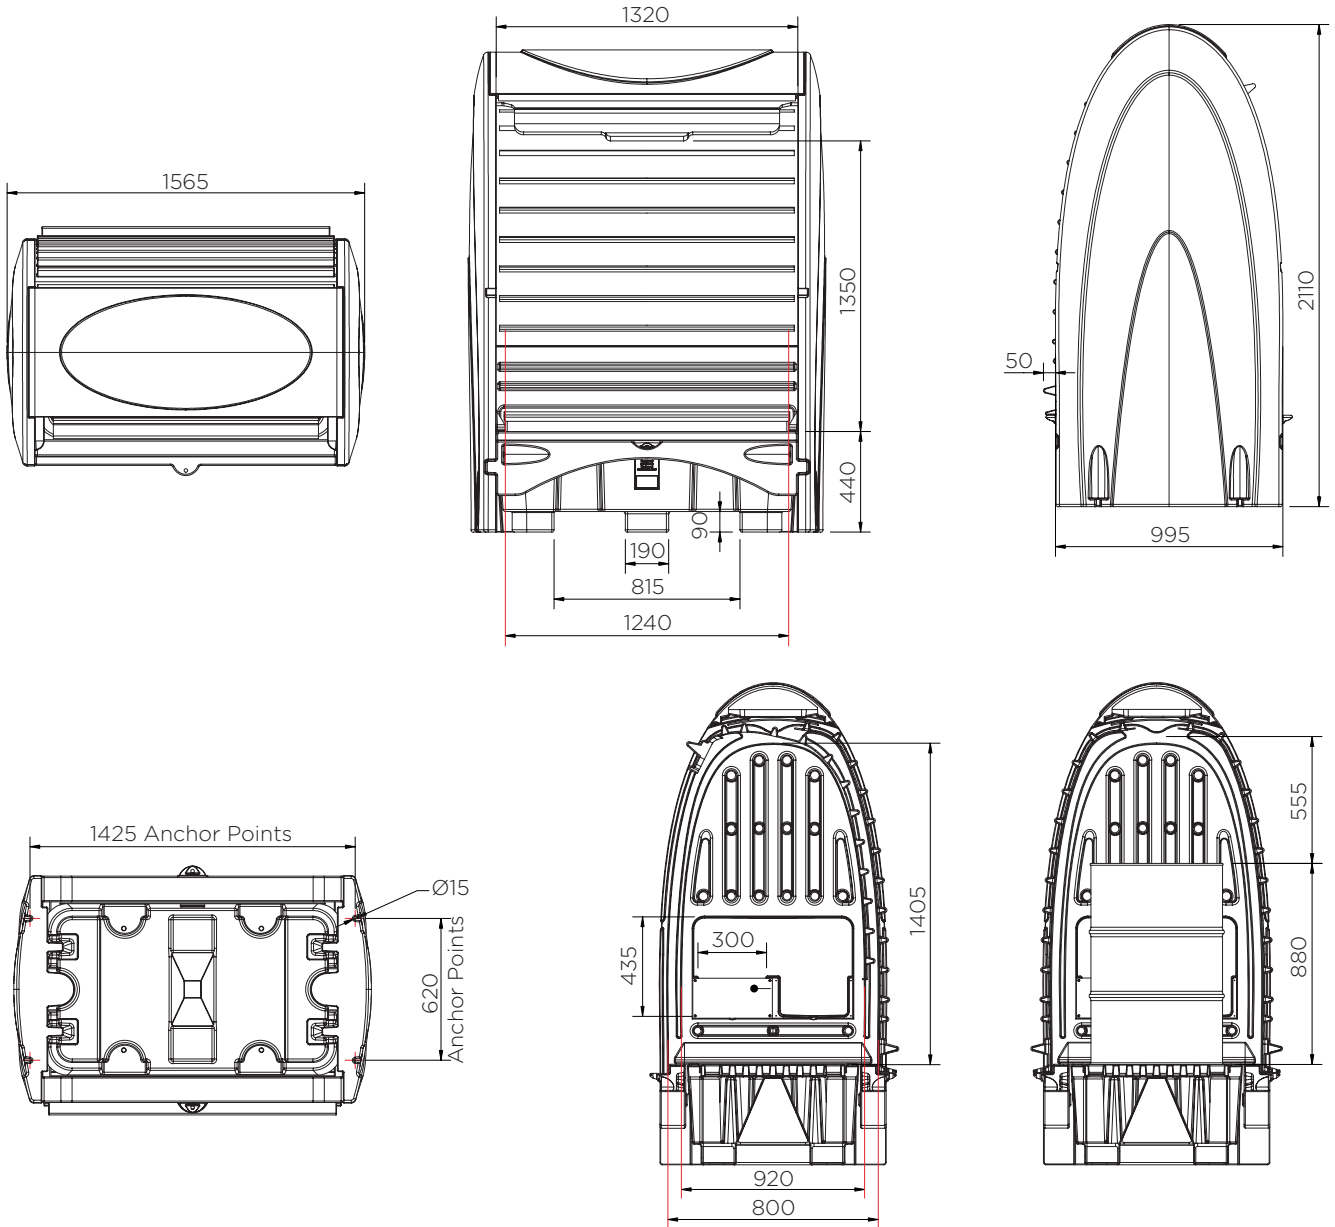

# Drum Spill Pallet Hardcover

Technical Data

	Colour options	H x W x D (mm)	Weight (kg)	Capacity (l)	Max. load (kg)	Spill Pallet
SJC2-YE-BK-B-A		2110 x 1565 x 1095	101.5	250	650	SJ-100-001

# Drum Spill Pallet Hardcover

Technical Data