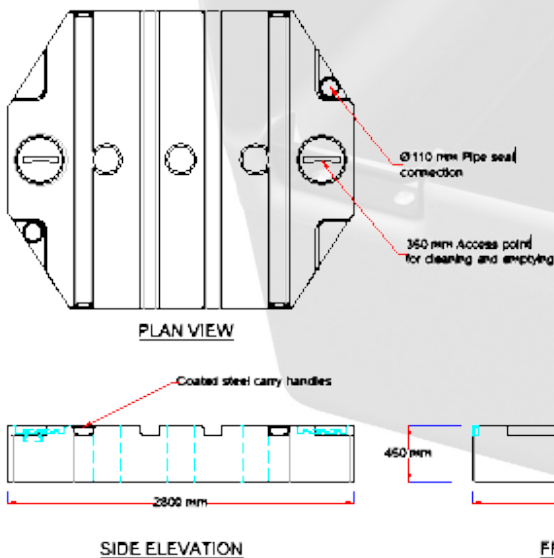

Rhino Cabin effluent tank

- ✓ High Quality lightweight corrosion free polyethylene construction
- ✓ Designed to fit beneath portable cabins without access to on site drainage or mains effluent discharge
- ✓ 2500 litre waste effluent storage capacity
- ✓ 2 no Large sealed lids for easy cleaning and emptying
- ✓ 4 no Coated steel carrying handles for ease of
- ✓ Optional wireless level indicator and interlinking tank kits